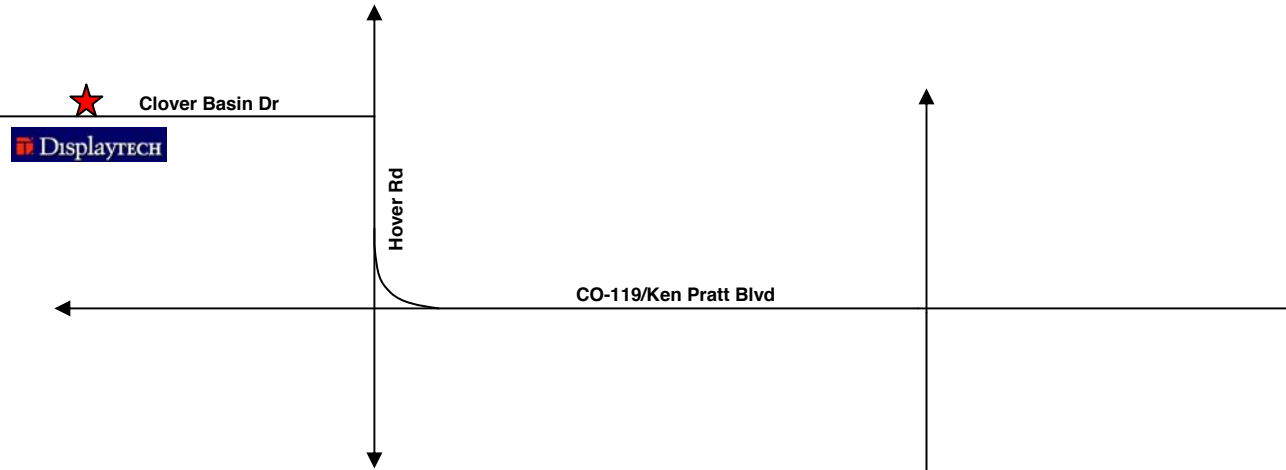

Displaytech, Inc.
2602 Clover Basin Drive
Longmont, CO 80503
Phone (303) 772-2191
Fax (303) 772-2193
www.displaytech.com

To Displaytech from DIA

- Exit DIA on Pena Blvd.
- Take the E-470 TOLLWAY N Exit 6B
(*toward Fort Collins*)
- Take Tollway to I-25 N Exit 47
(*toward Fort Collins*)
- Take the CO-119 W Exit 240
(*toward Longmont*)
- Turn Left onto CO-119/CR-24
(*Note: CO-119 is Ken Pratt Blvd through Longmont*)
- Turn Slight Right onto S Hover
- Turn Left onto Clover Basin Drive
(**First Left**)